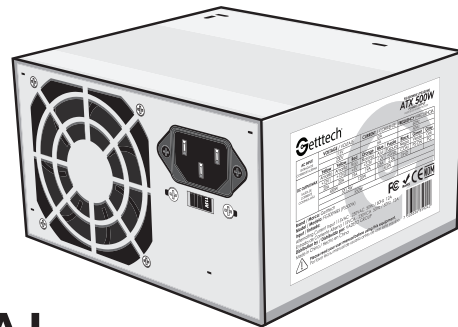

Getttech®

**FG500WBX
(PS500W)**

POWER SUPPLY
FUENTE DE ALIMENTACIÓN

ATX 500W

**USER MANUAL
MANUAL DE USUARIO**

GARANTÍA E INFORMACIÓN DEL PRODUCTO WARRANTY AND PRODUCT INFORMATION

These terms shall be governed and construed under laws of the jurisdiction in which the product was purchased, if any term here is held to be invalid or unenforceable, the such term (in so far as it is invalid or unenforceable) shall be given no effect and deemed to be excluded without invalidating an of the remaining terms. Getttech reserves the right to amend any term at any time without notice.

Format / Formato:

ATX 12V

Material:

SECC Steel 0.5 mm / Acero SECC 0.5 mm

Watts / Vatios:

500W

Connectors / Conectores:

24 pin / 12V 4 pin / SATA (2) / IDE (2)

24 pines / 12V 4 pines / SATA (2) / IDE (2)

Size / Tamaño:

3.38 in * 5.90 in * 5.51 in
86 mm * 150 mm * 140 mm

**FG500WBX
(PS500W)**

POWER SUPPLY
FUENTE DE ALIMENTACIÓN

ATX 500W

**USER MANUAL
MANUAL DE USUARIO**

Format / Formato:
ATX 12V
Material:
SECC Steel 0.5 mm / Acero SECC 0.5 mm
Watts / Vatios:
500W
Connectors / Conectores:
24 pin / 12V 4 pin / SATA (2) / IDE (2)
24 pines / 12V 4 pines / SATA (2) / IDE (2)
Size / Tamaño:
3.38 in * 5.90 in * 5.51 in
86 mm * 150 mm * 140 mm