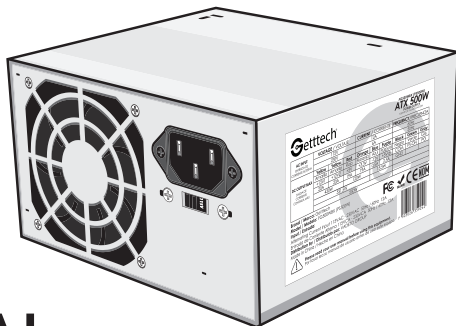

Getttech®

**FG500WBX
(PS500W)**

POWER SUPPLY
FUENTE DE ALIMENTACIÓN

ATX 500W

**USER MANUAL
MANUAL DE USUARIO**

GARANTÍA E INFORMACIÓN DEL PRODUCTO WARRANTY AND PRODUCT INFORMATION

These terms shall be governed and construed under laws of the jurisdiction in which the product was purchased, if any term here is held to be invalid or unenforceable, the such term (in so far as it is invalid or unenforceable) shall be given no effect and deemed to be excluded without invalidating an of the remaining terms. Getttech reserves the right to amend any term at any time without notice.

Format / Formato:

ATX 12V

Material:

SECC Steel 0.5 mm / Acero SECC 0.5 mm

Watts / Vatios:

500W

Connectors / Conectores:

24 pin / 12V 4 pin / SATA (2) / IDE (2)

24 pines / 12V 4 pines / SATA (2) / IDE (2)

Size / Tamaño:

3.38 in * 5.90 in * 5.51 in
86 mm * 150 mm * 140 mm

**FG500WBX
(PS500W)**

POWER SUPPLY
FUENTE DE ALIMENTACIÓN

ATX 500W

**USER MANUAL
MANUAL DE USUARIO**

Format / Formato:
ATX 12V
Material:
SECC Steel 0.5 mm / Acero SECC 0.5 mm
Watts / Vatios:
500W
Connectors / Conectores:
24 pin / 12V 4 pin / SATA (2) / IDE (2)
24 pines / 12V 4 pines / SATA (2) / IDE (2)
Size / Tamaño:
3.38 in * 5.90 in * 5.51 in
86 mm * 150 mm * 140 mm