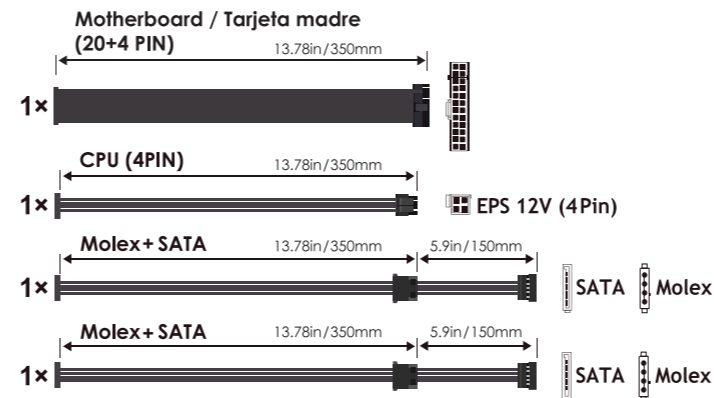

GFS-55020-01

POWER SUPPLY  
FUENTE DE ALIMENTACIÓN

ATX 550W

USER MANUAL  
MANUAL DE USUARIO

FRONT COVER

WARRANTY AND PRODUCT INFORMATION  
GARANTÍA E INFORMACIÓN DEL PRODUCTO

These terms shall be governed and construed under laws of the jurisdiction in which the product was purchased, if any term here is held to be invalid or unenforceable, the such term (in so far as it is invalid or unenforceable) shall be given no effect and deemed to be excluded without invalidating an of the remaining terms. Getttech reserves the right to amend any term at any time without notice.

SPECIFICATIONS  
ESPECIFICACIONES

Format / Formato: ATX  
 Watts / Vatios: 550W  
 Connectors / Conectores:  
 24 pin / 12V 4 pin / SATA (2) / Molex (2)  
 24 pines / 12V 4 pines / SATA (2) / Molex (2)  
 Size / Tamaño: 5.5 x 5.9 x 3.3in / 140 x 150 x 85mm