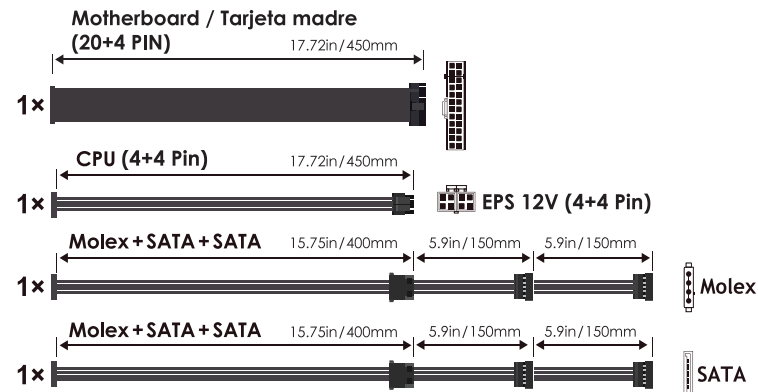

GFS-60020-01

POWER SUPPLY
FUENTE DE ALIMENTACIÓN

ATX 600W

USER MANUAL
MANUAL DE USUARIO

FRONT COVER

WARRANTY AND PRODUCT INFORMATION
GARANTÍA E INFORMACIÓN DEL PRODUCTO

These terms shall be governed and construed under laws of the jurisdiction in which the product was purchased, if any term here is held to be invalid or unenforceable, the such term (in so far as it is invalid or unenforceable) shall be given no effect and deemed to be excluded without invalidating an of the remaining terms. Getttech reserves the right to amend any term at any time without notice.

SPECIFICATIONS
ESPECIFICACIONES

Format / Formato: ATX
 Watts / Vatios: 600W
 Connectors / Conectores:
 24 pin / 12V 4+4 pin / SATA (4) / Molex (2)
 24 pines / 12V 4+4 pines / SATA (4) / Molex (2)
 Size / Tamaño: 5.5 x 5.9 x 3.3in / 140 x 150 x 85mm