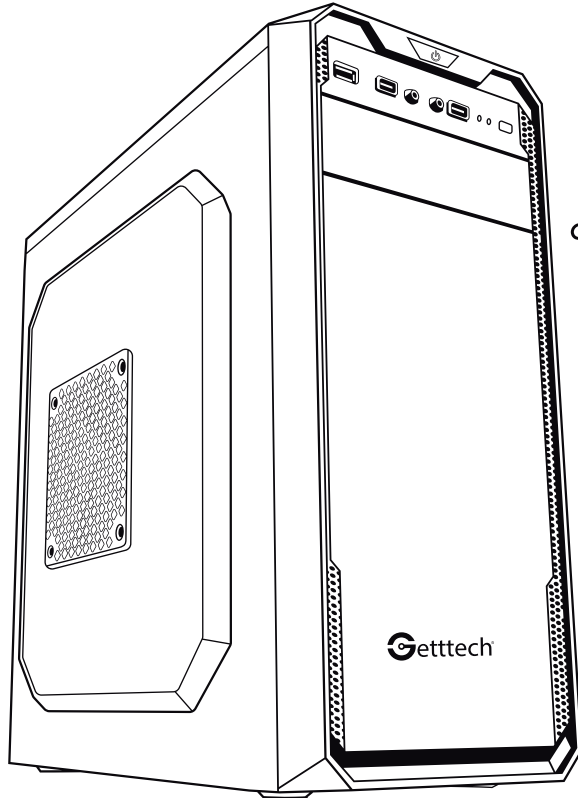

Getttech®

COMPUTER CASE / CAJA PARA PC / GABINETE PARA PC

GG1803

USER MANUAL
MANUAL DE USUARIO

WARRANTY GARANTÍA

COMPUTER CASE
CAJA PARA PC / GABINETE PARA PC

GG1803

These terms shall be governed and construed under laws of the jurisdiction in which the product was purchased, if any term here is held to be invalid or unenforceable, such term (in so far as it is invalid or unenforceable) shall be given no effect and deemed to be excluded without invalidating any of the remaining terms. Getttech reserves the right to amend any term at any time without notice.

SPECIFICATIONS

ESPECIFICACIONES

COMPUTER CASE
CAJA PARA PC / GABINETE PARA PC

GG1803

PRODUCT SIZE TAMAÑO DEL PRODUCTO	15.15 in * 6.88 in * 16.14 in (COMPUTER CASE SIZE) 18.11 in * 9.05 in * 17.32 in (PACKAGING SIZE) 385 mm * 175 mm * 410 mm (TAMAÑO CAJA PARA PC / GABINETE PARA PC) 460 mm * 230 mm * 440 mm (TAMAÑO DE EMBALAJE)
PRODUCT MATERIAL MATERIAL DEL PRODUCTO	SPCC 0.4 mm / FRONT PANEL MATERIAL: ABS PLASTIC WITH MATTE FINISH SPCC 0.4 mm / MATERIAL PANEL FRONTAL: PLÁSTICO ABS CON TERMINADO MATE
MOTHERBOARD TIPO PLACA BASE	ATX / MICRO ATX
SPACE FOR HDD ESPACIO PARA DISCO DURO	SPACE FOR 2 HDD 3.5" (8.9 cm) SPACE FOR 3 HDD 2.5" (6.35 cm) ESPACIO PARA 2 HDD 3.5" (8.9 cm) ESPACIO PARA 3 HDD 2.5" (6.35 cm)
SPACE FOR OPTICAL BAY ESPACIO PARA RANURA ÓPTICA	5.25" (13.3 cm)
POWER SUPPLY FUENTE DE ALIMENTACIÓN	STANDARD ATX ESTÁNDAR ATX
CONNECTIONS CONEXIONES	2 FRONTAL USB 2.0 / 1 FRONTAL USB 3.0 / AUDIO / MICROPHONE 2 USB FRONTALES 2.0 / 1 USB FRONTAL 3.0 / AUDIO / MICRÓFONO
EXPANSION BAYS RANURAS DE EXPANSIÓN	7
VENTILATION VENTILACIÓN	SIDE: 1 (120 mm / 80 mm) REAR: 1 (120 mm / 80 mm) LATERAL: 1 (120 mm / 80 mm) TRASERO: 1 (120 mm / 80 mm)
POWER SUPPLY FUENTE DE PODER	550 W