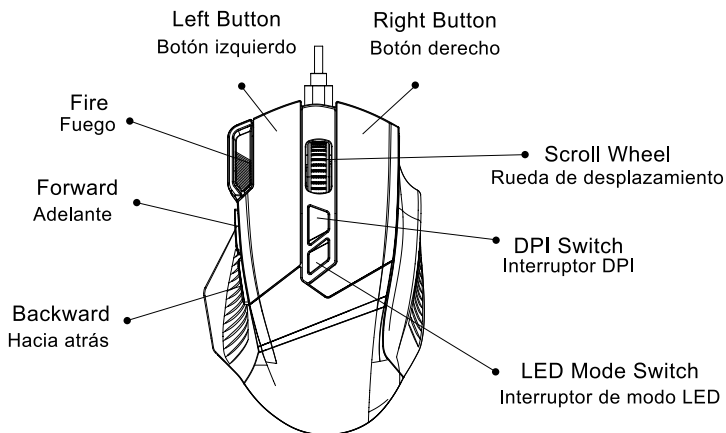

Mouse lighting effects

Efectos de iluminación del ratón

14 LED light modes

Press LED switch button to switch between the following light modes :

1. LED light flowing (default)	2. LED light twinkle	3. Static rainbow
4. Water ripple	5. Enraptured	6. Reaction
7. LED light off	8. DPI breathing	9. LED mode Breathing
10. Fixed LED	11. Rainbow flow	12. Lamp flow
13. Shooting star	14. Neno	

14 modos de luz LED

Presione el botón LED para cambiar entre los siguientes modos de luz :

1. Luz LED que fluye (predeterminado)	2. Luz LED parpadeante	3. Arcoíris estático
4. Ondulación del agua	5. Embelesado	6. Reacción
7. Luz LED apagada	8. Respiración DPI	9. Modo LED Respiración
10. LED fijo	11. Flujo arcoíris	12. Flujo de lámpara
13. Estrella fugaz	14. Neno